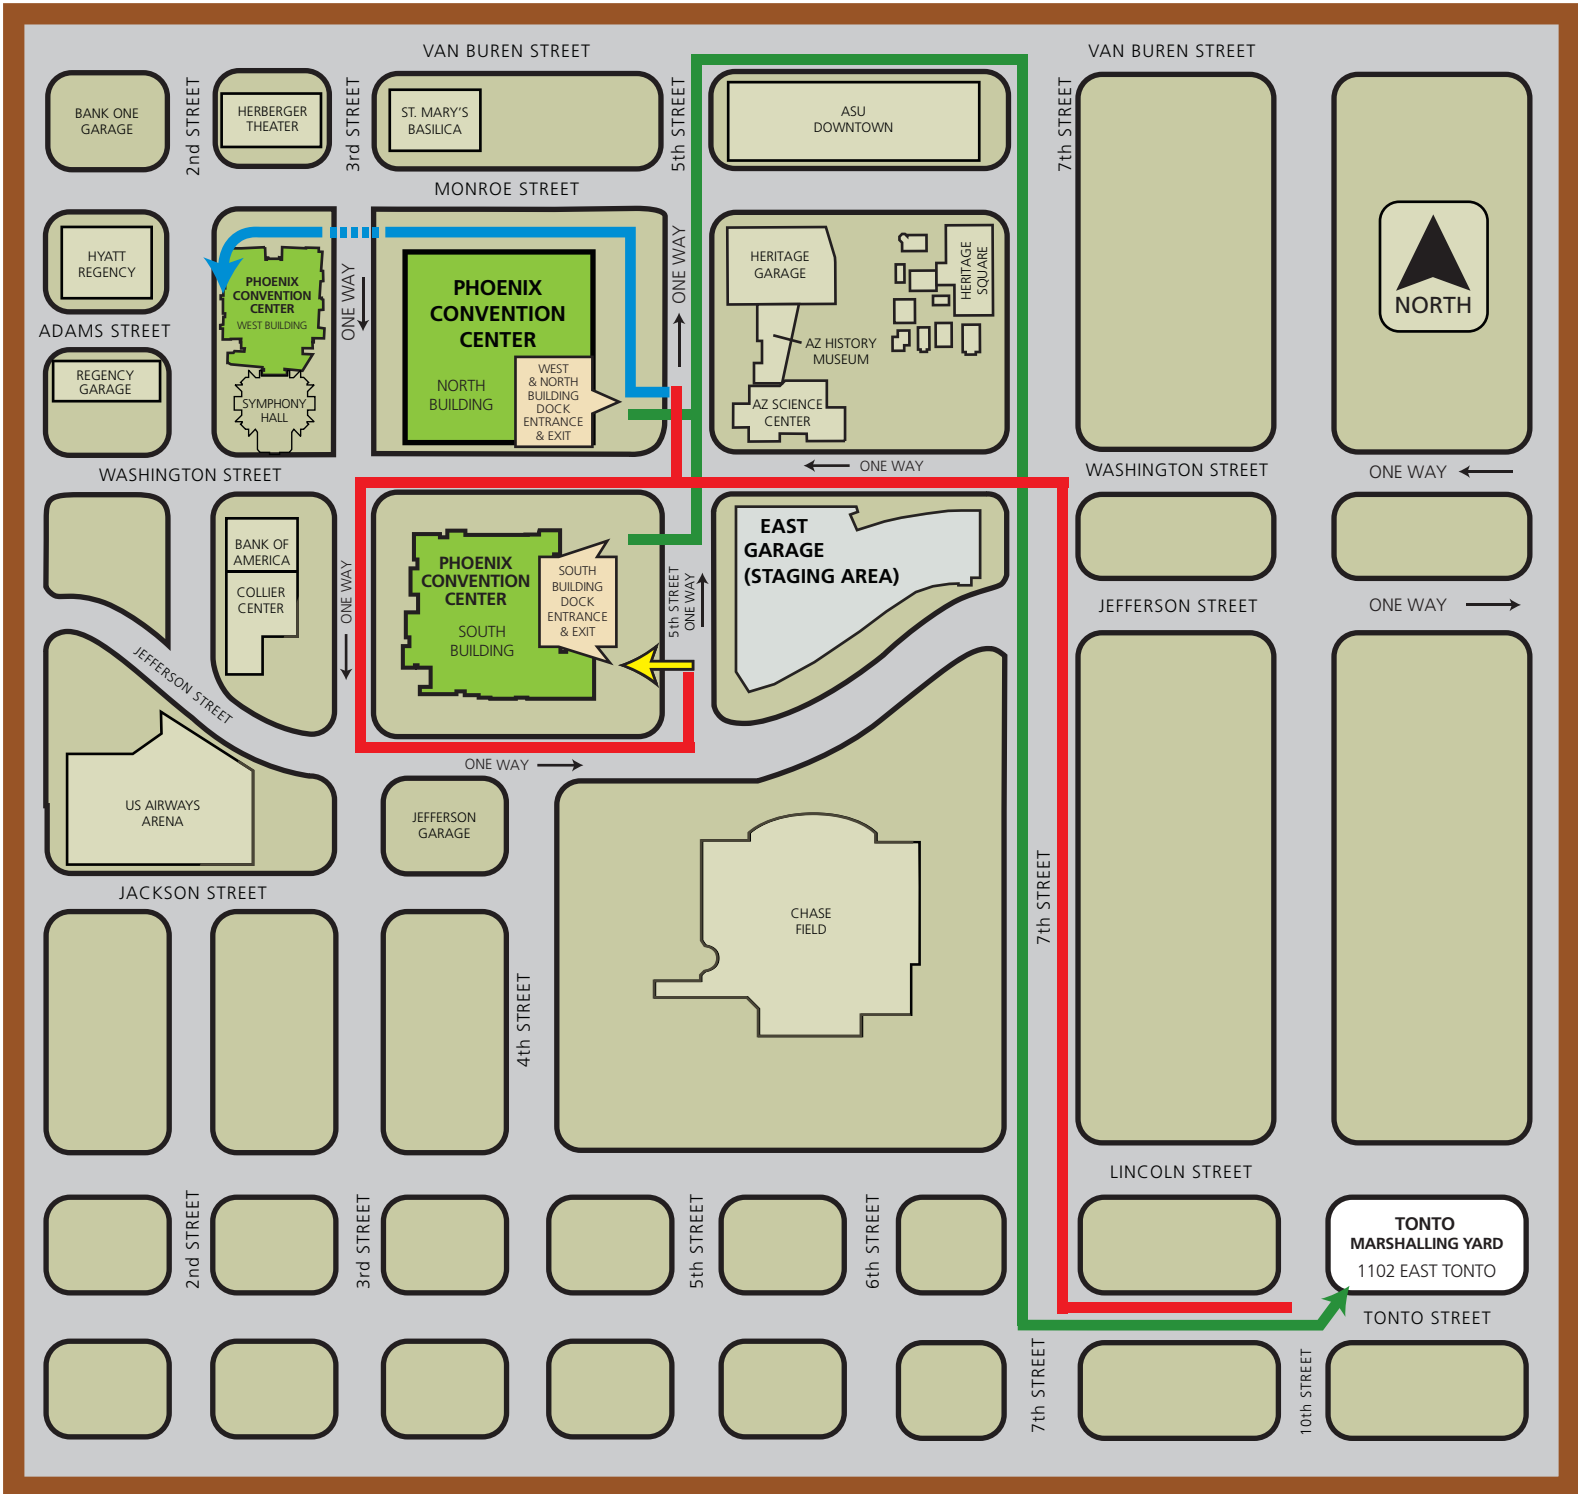

## TONTO MARSHALLING YARD & DOCK ACCESS GUIDE

### LEGEND

- Route to Phoenix Convention Center Docks
- West & North Building Dock Entrance / Exit
- South Building Dock Entrance / Exit
- Route to Tonto Marshalling Yard