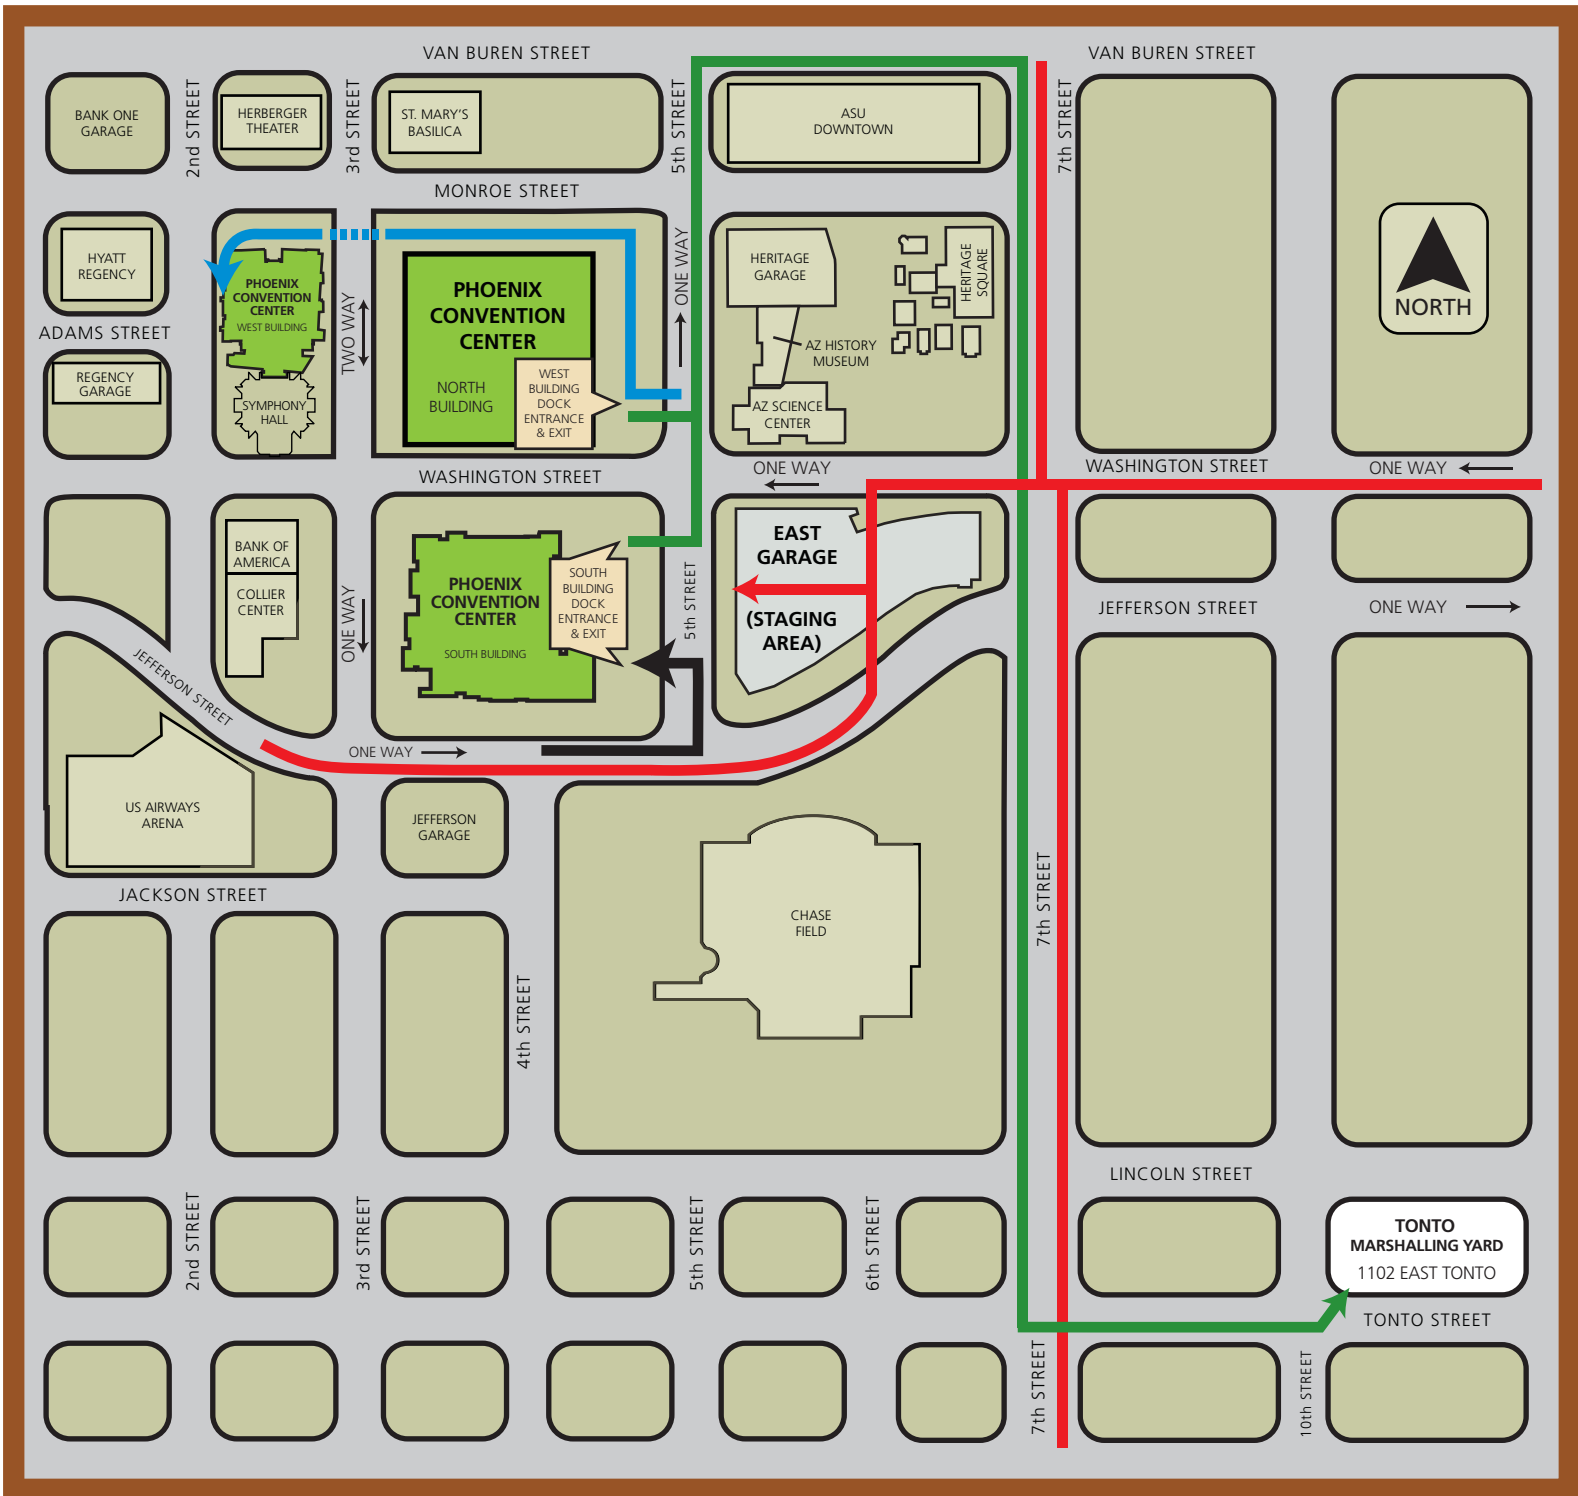

Phoenix Convention Center

EAST GARAGE - TONTO MARSHALLING YARD & DOCK ACCESS GUIDE

LEGEND

- West Building Dock Entrance
- South Building Dock Entrance
- Route to Tonto Marshalling Yard
- Route to East Garage Staging Area