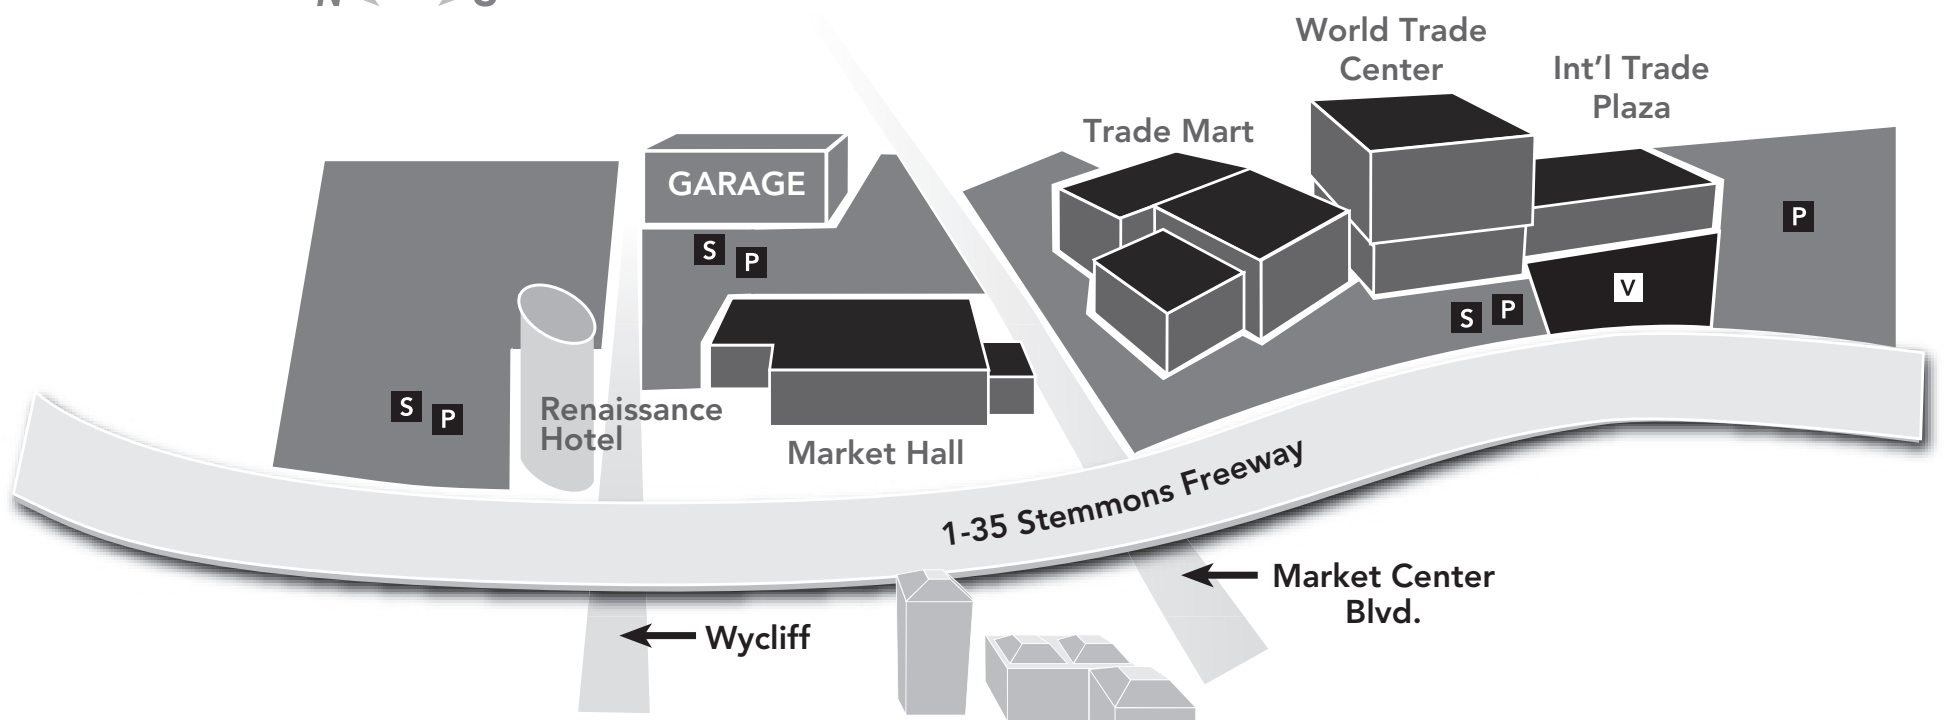

N ↔ S

S P

GARAGE

S P

Renaissance Hotel

Market Hall

Trade Mart

World Trade Center

Int'l Trade Plaza

P

S P

V

1-35 Stemmons Freeway

← Wycliff

← Market Center Blvd.

Hilton Anatole

- S** Shuttle Stop
- P** Parking Locations
- V** Valet Location (Apparel Market Only)