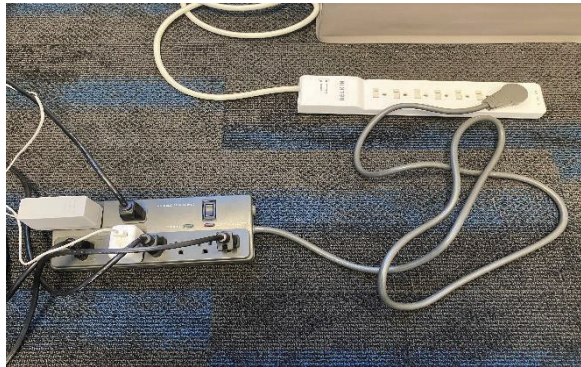

ATTENTION EXHIBITORS

In accordance with the Novi Fire Department the following electrical violations will not be permitted at the Vibe Credit Union Showplace.

Violations must be resolved prior to show opening.

Exhibitors will be responsible for additional charges due to Fire Marshall violations.
Additional extension cords and power strips can be rented from the service desk.

- A power strip **MAY NOT** be plugged into another power strip.
 - **Only 1 power strip per power drop.**