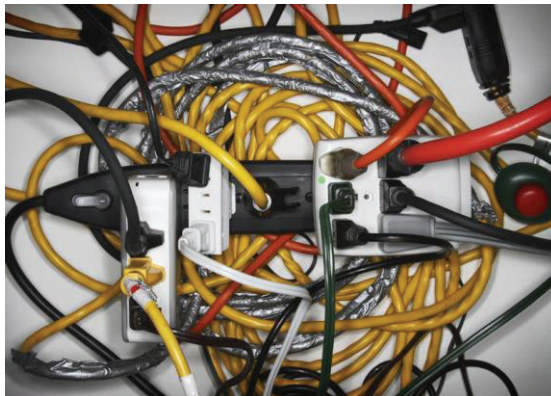

ATTENTION EXHIBITORS

In accordance with the Novi Fire Department the following electrical violations will not be permitted at the Vibe Credit Union Showplace.

Violations must be resolved prior to show opening.

Exhibitors will be responsible for additional charges due to Fire Marshall violations.
Additional extension cords and power strips can be rented from the service desk.

- A power strip **MAY NOT** be plugged into another power strip.
 - **Only 1 power strip per power drop.**

- Non-fused multi-outlet connections are **NOT ALLOWED**. **Surge protector power strips only.**

- All cords must be **free of damage** and **continuous** with **no splices** even if wrapped with tape.