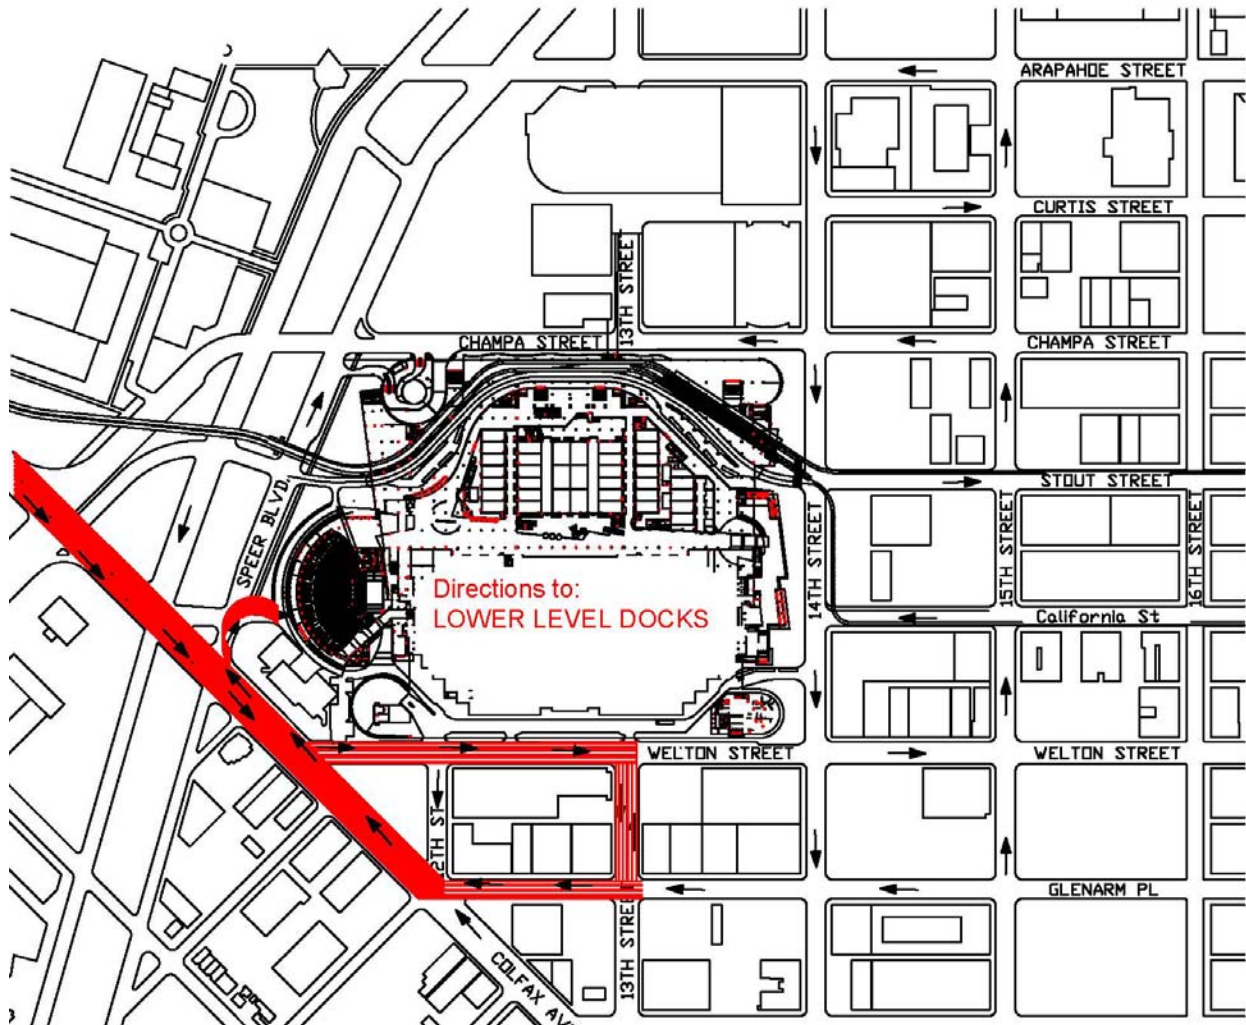

Take the 1st right onto the CCC driveway just past the fire department.

Proceed around the theatre on the ring road – dock entrance will be on your left.

From East Colfax:

Proceed on Colfax eastward and turn right onto Speer Boulevard northbound.

Take the 1st right onto the CCC driveway just past the fire department.

Proceed around the theatre on the ring road – dock entrance will be on your left.

Welton Docks - Accessing the Exhibit Halls A, B and C and the Four Seasons Ballroom
(dock numbers 1 - 27)

From West Colfax:

For POV:

Proceed on Colfax westward and turn left onto Welton Street.

From Welton, turn left into the CCC driveway at 12th Street.

Proceed left to dock entrance helix.

For Large Trucks:

Proceed on Colfax westward and turn left onto Welton Street.

From Welton, turn right onto 13th Street.

From 13th, turn right onto Glenarm Street.

From Glenarm, turn right onto 12th Street (This is a looped route).

Proceed straight on 12th into the CCC – dock entrance dock entrance helix will be on your left.