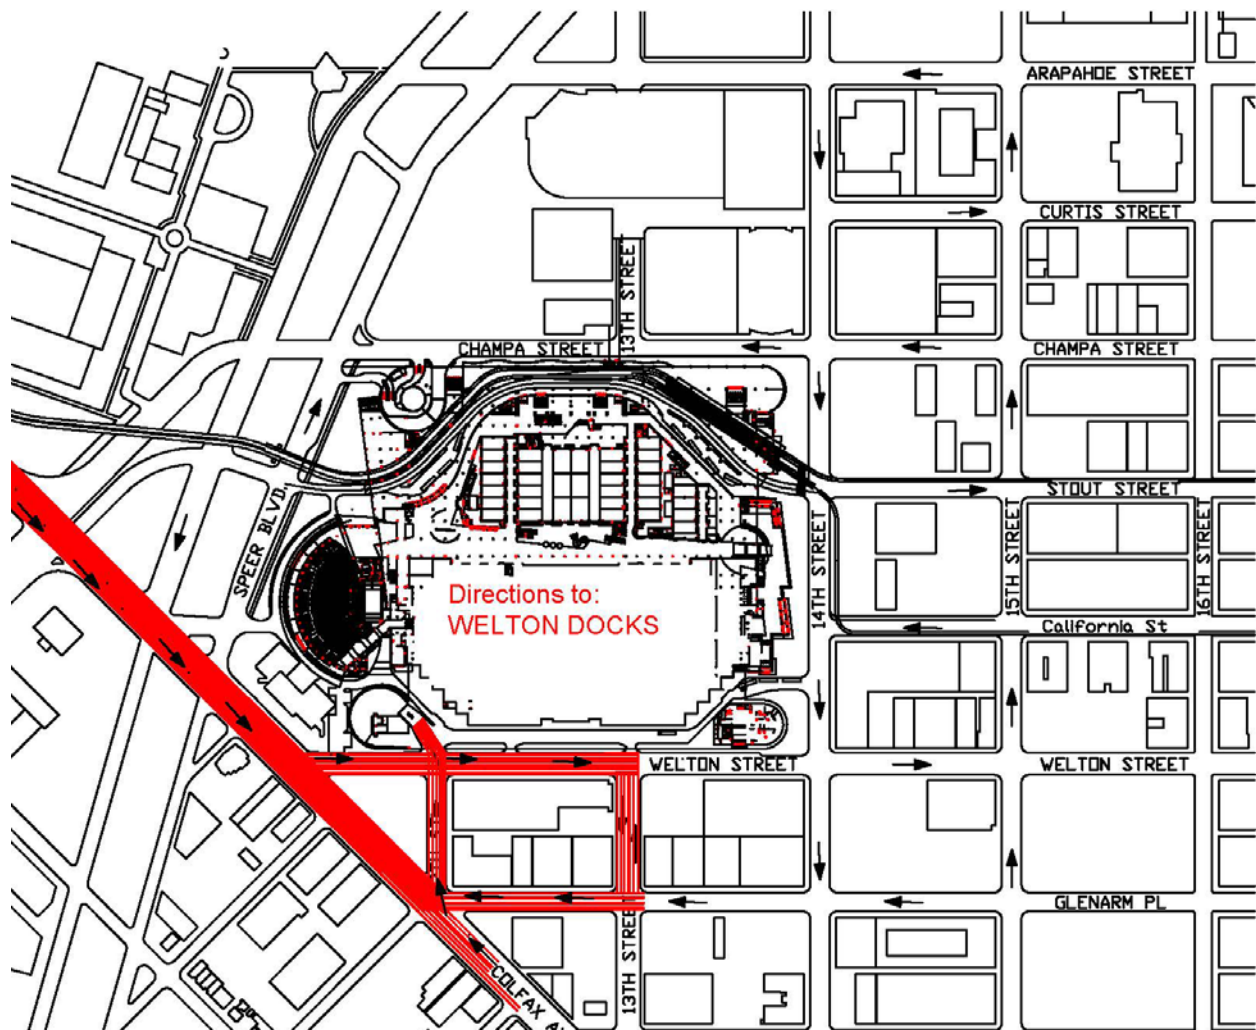

From Welton, turn right onto 13th Street.

From 13th, turn right onto Glenarm Street.

From Glenarm, turn right onto 12th Street (This is a looped route).

Proceed straight on 12th into the CCC – dock entrance dock entrance helix will be on your left.

From East Colfax:

Proceed on Colfax eastward and turn right onto 12th Street.

Proceed straight on 12th into the CCC – dock entrance dock entrance helix will be on your left.

Champa Docks - Accessing the Exhibit Halls D, E and F
(dock numbers 28 - 49)

From West Colfax:

Proceed on Colfax westward and turn left onto Welton Street.

From Welton, turn left onto 15th Street.

From 15th, turn left onto Champa Street.

From Champa, proceed left to dock entrance helix.

From East Colfax:

Proceed on Colfax eastward and turn right onto Welton Street.

From Welton, turn left onto 15th Street.

From 15th, turn left onto Champa Street.

From Champa, proceed left to dock entrance helix.