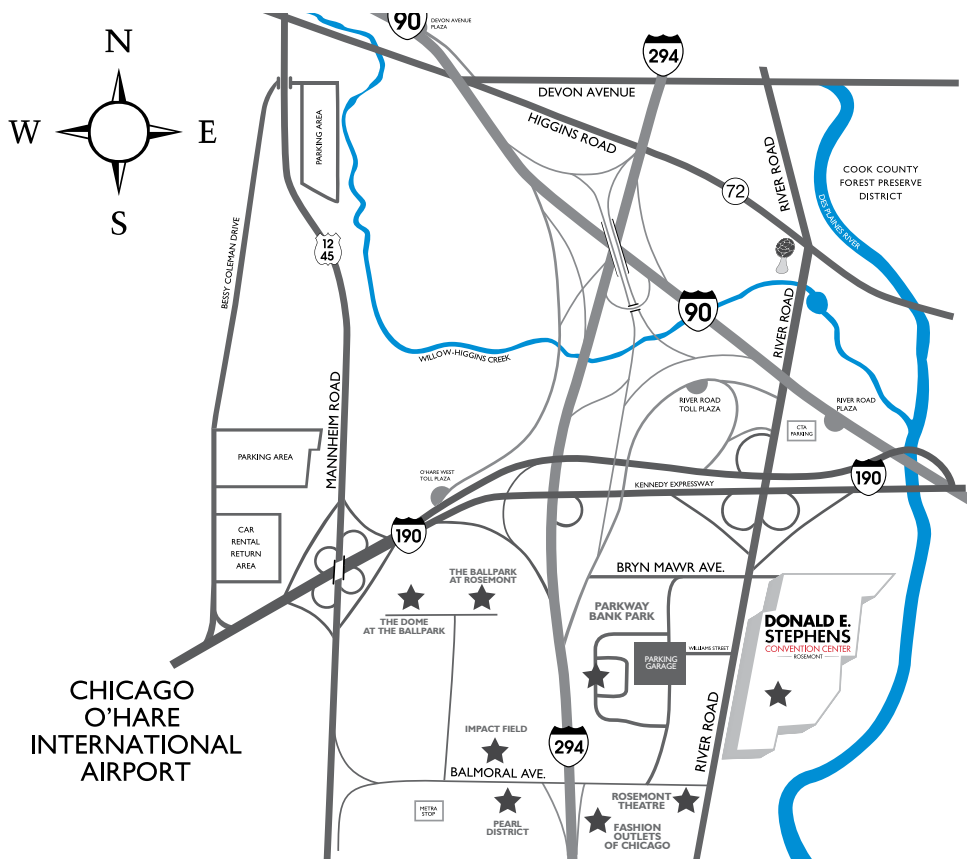

Map to Convention Center

Donald E. Stephens Convention Center
5555 N. River Road - Rosemont, IL 60018

FROM O'HARE:

East on the Kennedy Expressway to the River Road south exit.

FROM DOWNTOWN CHICAGO:

Northwest on the Kennedy Expressway to O'Hare Airport (190 west) Exit River Road, before reaching the airport. Turn right at River Road. The Convention Center is located 3 blocks south on the left.

FROM THE NORTH/NORTHWEST:

Take the Northwest Toll-Way (90) or the Tri-State Toll-Way (294) to the O'Hare exit, pay toll, proceed west a short distance to the Mannheim Road south exit. Exit Mannheim Road south and then immediately cloverleaf back down on 190 east to Chicago. Proceed east approximately one-half mile to the River Road south exit.

FROM THE SOUTH:

Take the Tri-State Toll-Way (294) to the O'Hare/River Road (190 west) exit, pay toll, exit left after the toll plaza to River Road. At the stop light, turn right on River Road. The Convention Center is located 3 blocks on the left.

AREA HOTELS:

- aloft Chicago O'Hare
- Chicago Marriott Suites O'Hare
- Chicago Westin O'Hare
- Crowne Plaza Chicago-O'Hare
- Doubletree Hotel O'Hare-Rosemont
- Embassy Suites Chicago - O'Hare/Rosemont
- Hampton Inn & Suites
- Hilton Rosemont Chicago O'Hare
- Holiday Inn Staybridge Suites Chicago-O'Hare/Rosemont
- Hyatt Place Chicago/O'Hare
- Hyatt Regency O'Hare
- Hyatt Rosemont
- La Quinta Inn & Suites
- Loews Chicago O'Hare
- Residence Inn by Marriott Chicago O'Hare
- Rose Hotel Chicago O'Hare
- Sheraton Suites Chicago O'Hare
- Sonesta Hotel Chicago - O'Hare/Rosemont
- The Westin O'Hare