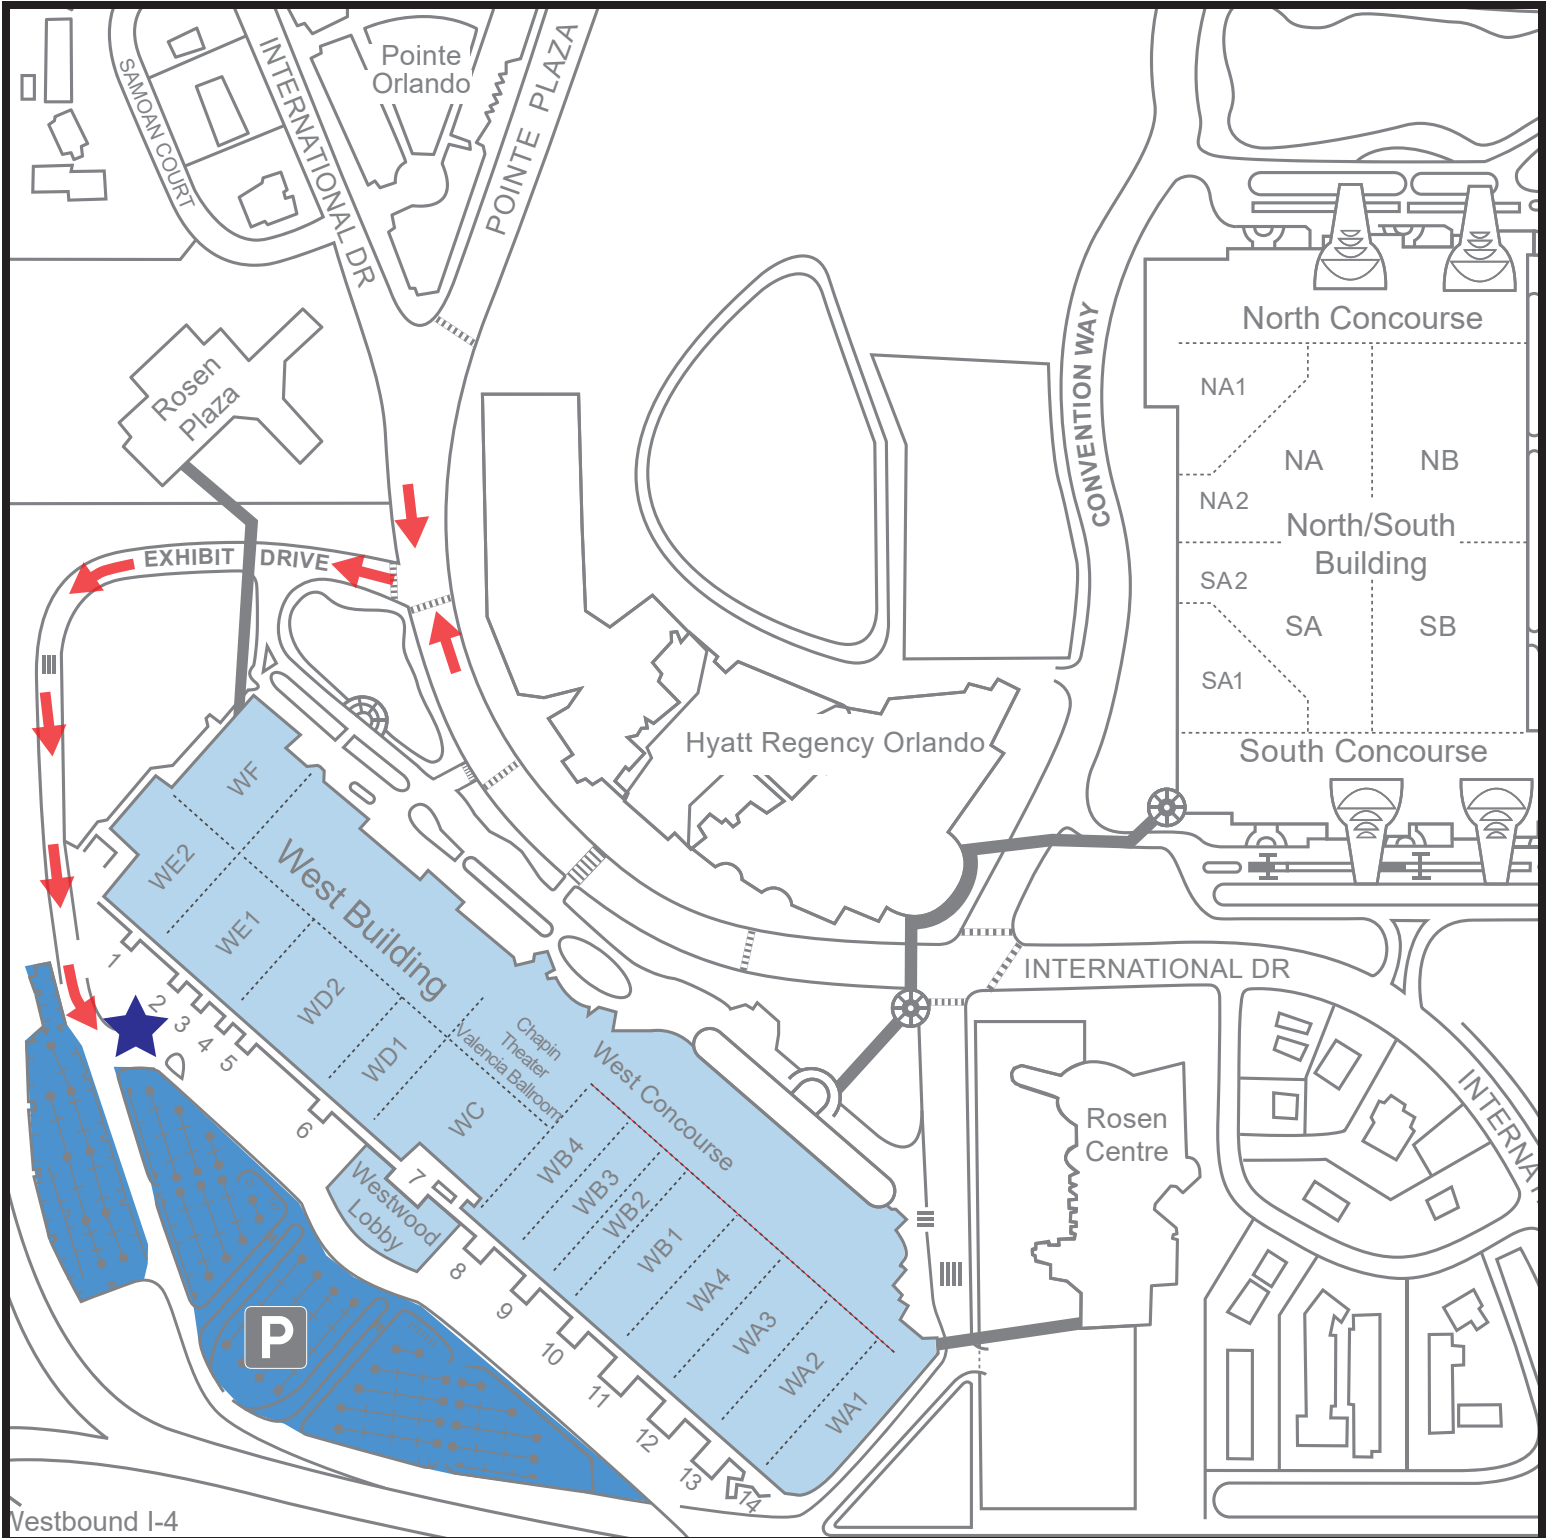

# LOADING DOCK MAP

WEST CONCOURSE - 9800 International Drive, Orlando, FL 32819

Vestbound I-4

# LOADING DOCK DIRECTIONS

WEST CONCOURSE - 9800 International Drive, Orlando, FL 32819

## **From Downtown Orlando:**

- Take I-4 West toward Tampa;
- Take exit 72 for FL-528 E toward International Airport/Cape Canaveral;
- Take exit 1 – International Drive;
- Stay to the right and continue onto International Drive;
- Continue on International Drive to Exhibit Drive;
- Turn left onto Exhibit Drive;
- Follow the road to the West Building's Loading Dock Entrance.

## **From Tampa:**

- Take I-4 East toward Orlando;
- Take exit 72 for FL-528 E toward International Airport/Cape Canaveral;
- Take exit 1 – International Drive;
- Stay to the right and continue onto International Drive;
- Continue on International Drive to Exhibit Drive;
- Turn left onto Exhibit Drive;
- Follow the road to the West Building's Loading Dock Entrance.